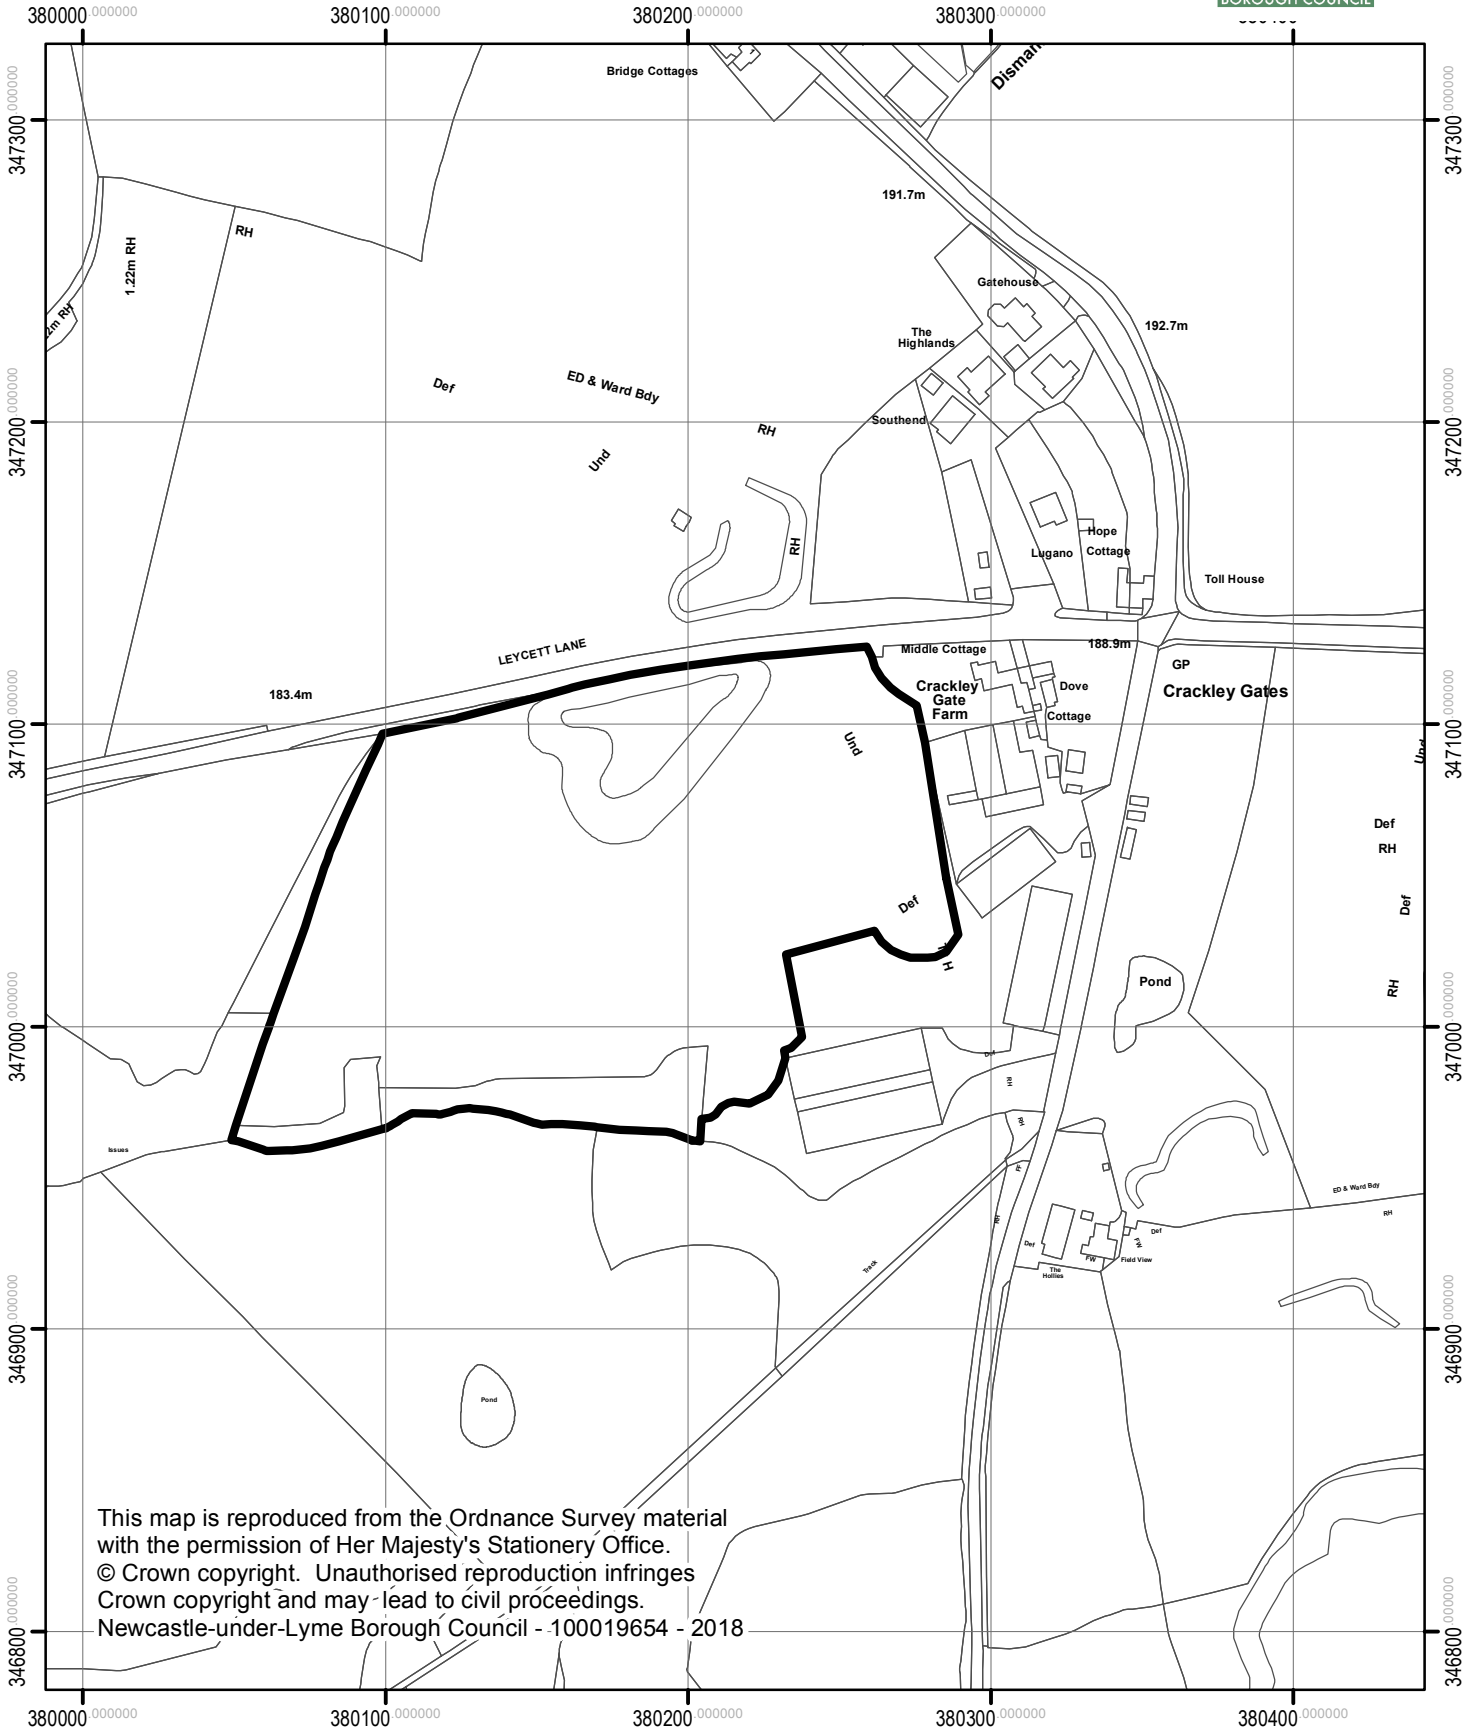

**Crackley Gates Farm
Leycett Lane
Silverdale**

This map is reproduced from the Ordnance Survey material with the permission of Her Majesty's Stationery Office.
© Crown copyright. Unauthorised reproduction infringes Crown copyright and may lead to civil proceedings.
Newcastle-under-Lyme Borough Council - 100019654 - 2018